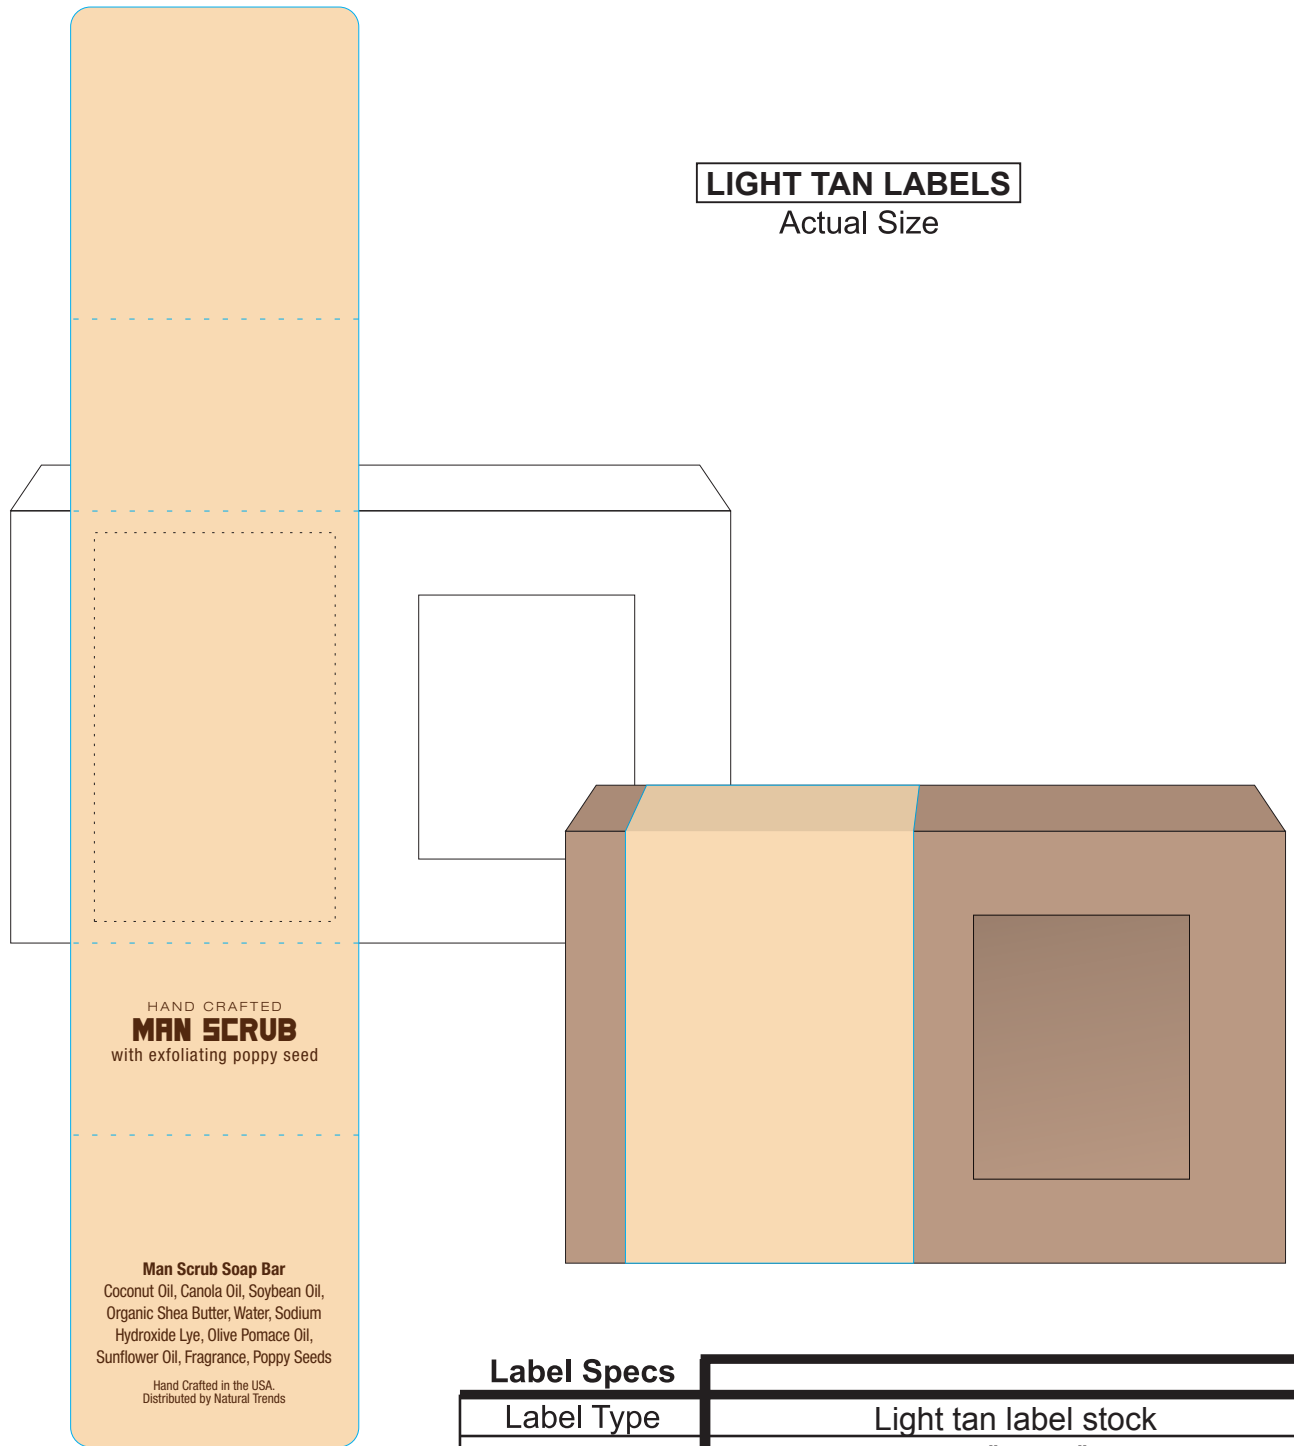

Distributor
PO #

Handcrafted Soap in Eco-Box Man Scrub

LIGHT TAN LABELS

Actual Size

Label Specs

Label Type	Light tan label stock
Label Size	7.5" x 1.5"
Imprint Area	1.25" x 2.025"
Imprint Color	(colors)

Office Use Only

Rev. 20220711

****PLEASE NOTE****

Signature approval is on Order Confirmation. Fax back this layout only if there are needed changes noted.

WSM45B Manly Soap Bar Box Layout - ManScrub (07/12/2022, 12:08 pm)