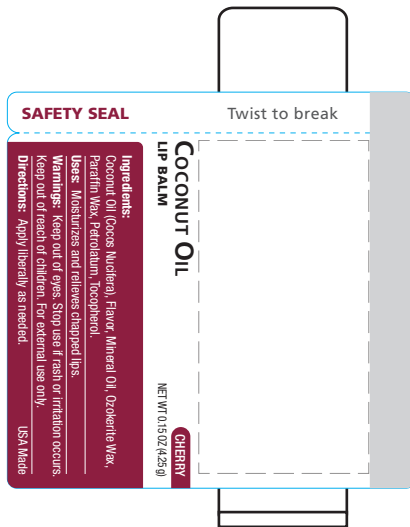

Distributor
PO #

Coconut Oil Lip Balm White Stick - Cherry

WHITE LABEL
FULL WRAP

150%

Actual Size

This area reserved
for showing label enlargement

Label Specs	Full Wrap Label
Label Type	White
Label Size	2.125" x 2.063"
Imprint Area	1.73" x 0.88"
Imprint Color	(colors), PMS 208 Red

Notes:
Grey area shows where label will overlap.
The label outlines do not print.

Office Use Only

Rev. 20180510

****PLEASE NOTE****

**Signature approval is on Order Confirmation. Fax back
this layout only if there are needed changes noted.**