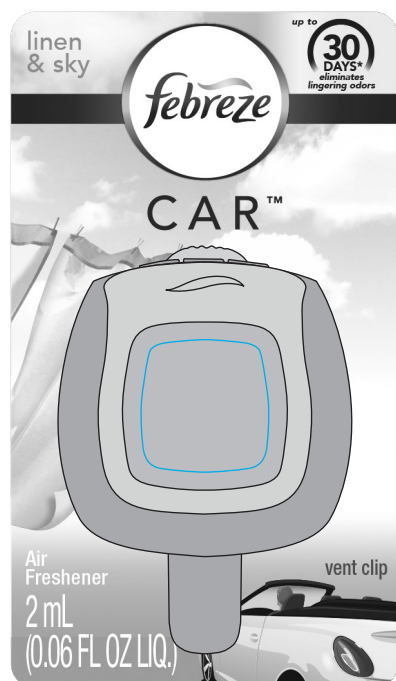

Distributor
PO #

Febreze® CAR™ Vent Clip Air Freshener Linen & Sky

250%

DIRECT IMPRINT

Actual Size

This area reserved
for showing label enlargement

Notes: Due to small imprint size, details and legibility of art may be reduced when printed. Imprint is backed with white. Imprint outline will not print.

Imprint	Direct Imprint
Area	0.66" x 0.69"
Color	(colors)

Office Use Only

Rev. 20180702

****PLEASE NOTE****

Signature approval is on Order Confirmation. Fax back this layout only if there are needed changes noted.