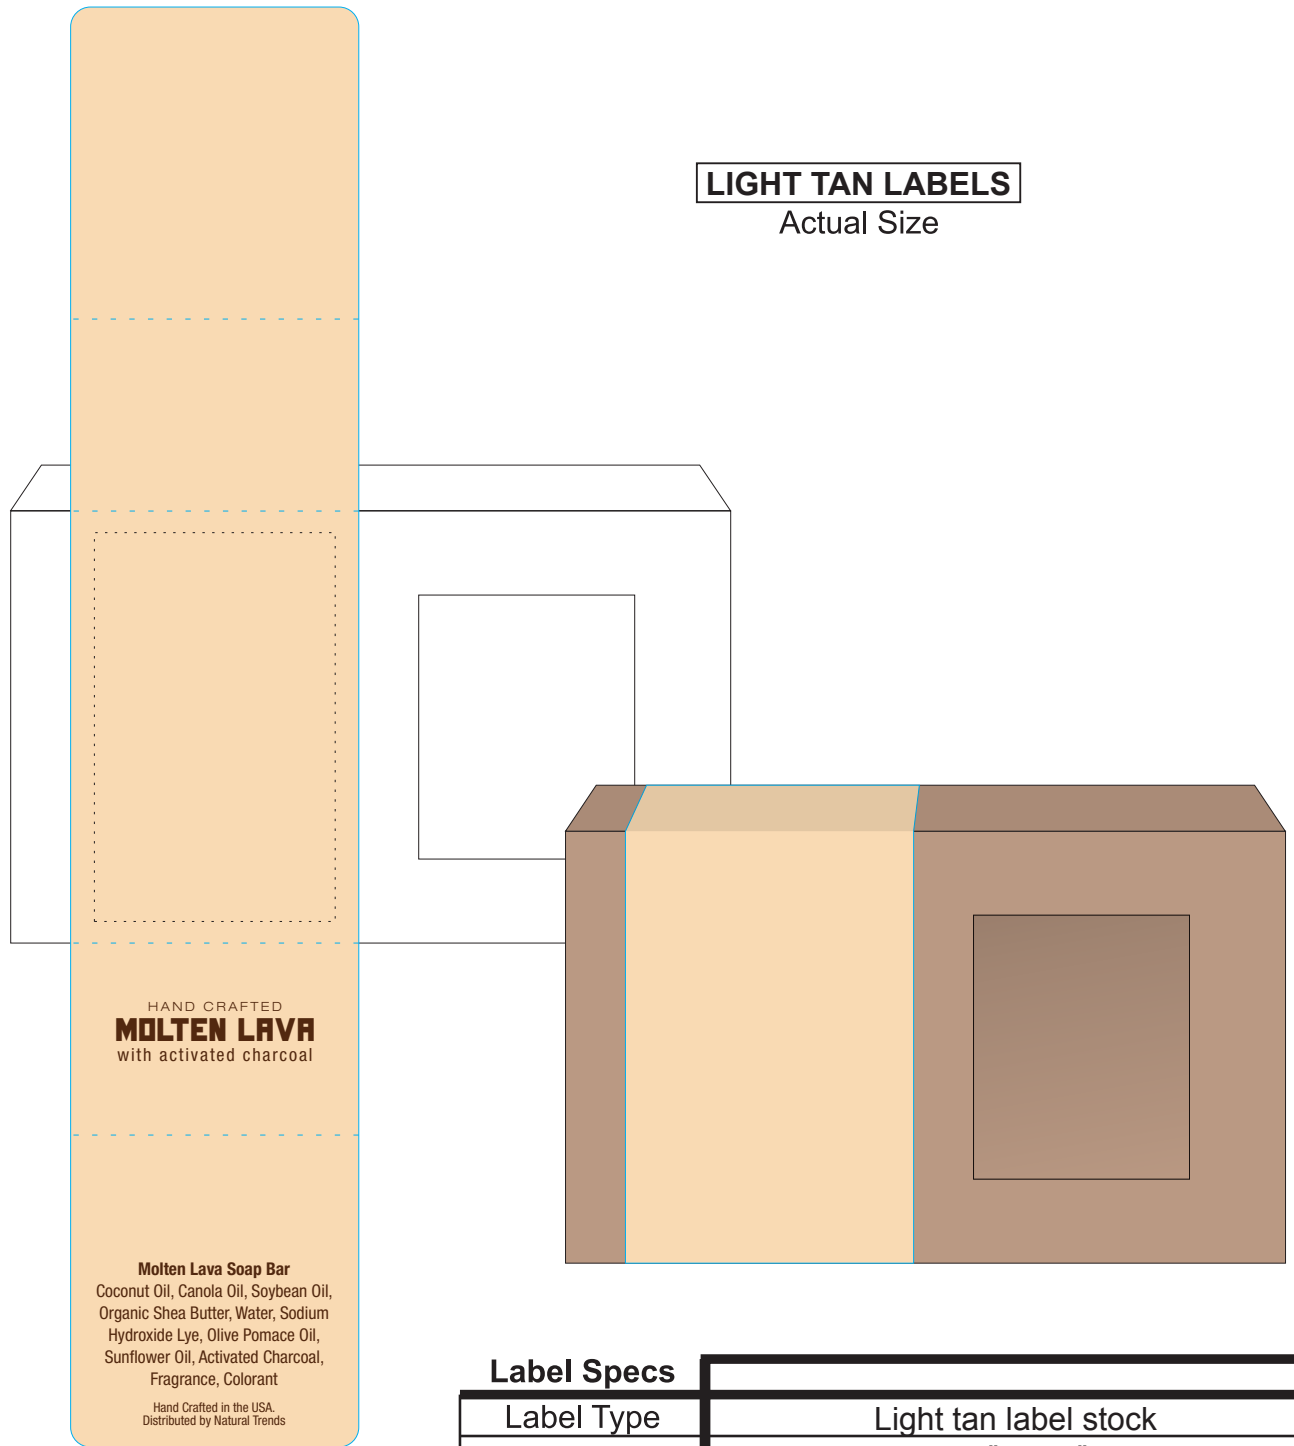

Distributor
PO #

Handcrafted Soap in Eco-Box Molten Lava

Label Specs	
Label Type	Light tan label stock
Label Size	7.5" x 1.5"
Imprint Area	1.25" x 2.025"
Imprint Color	(colors)

Office Use Only

Rev. 20220711

****PLEASE NOTE****

Signature approval is on Order Confirmation. Fax back this layout only if there are needed changes noted.

WSV45B Manly Soap Bar Box Layout - MoltenLava (07/12/2022, 12:08 pm)