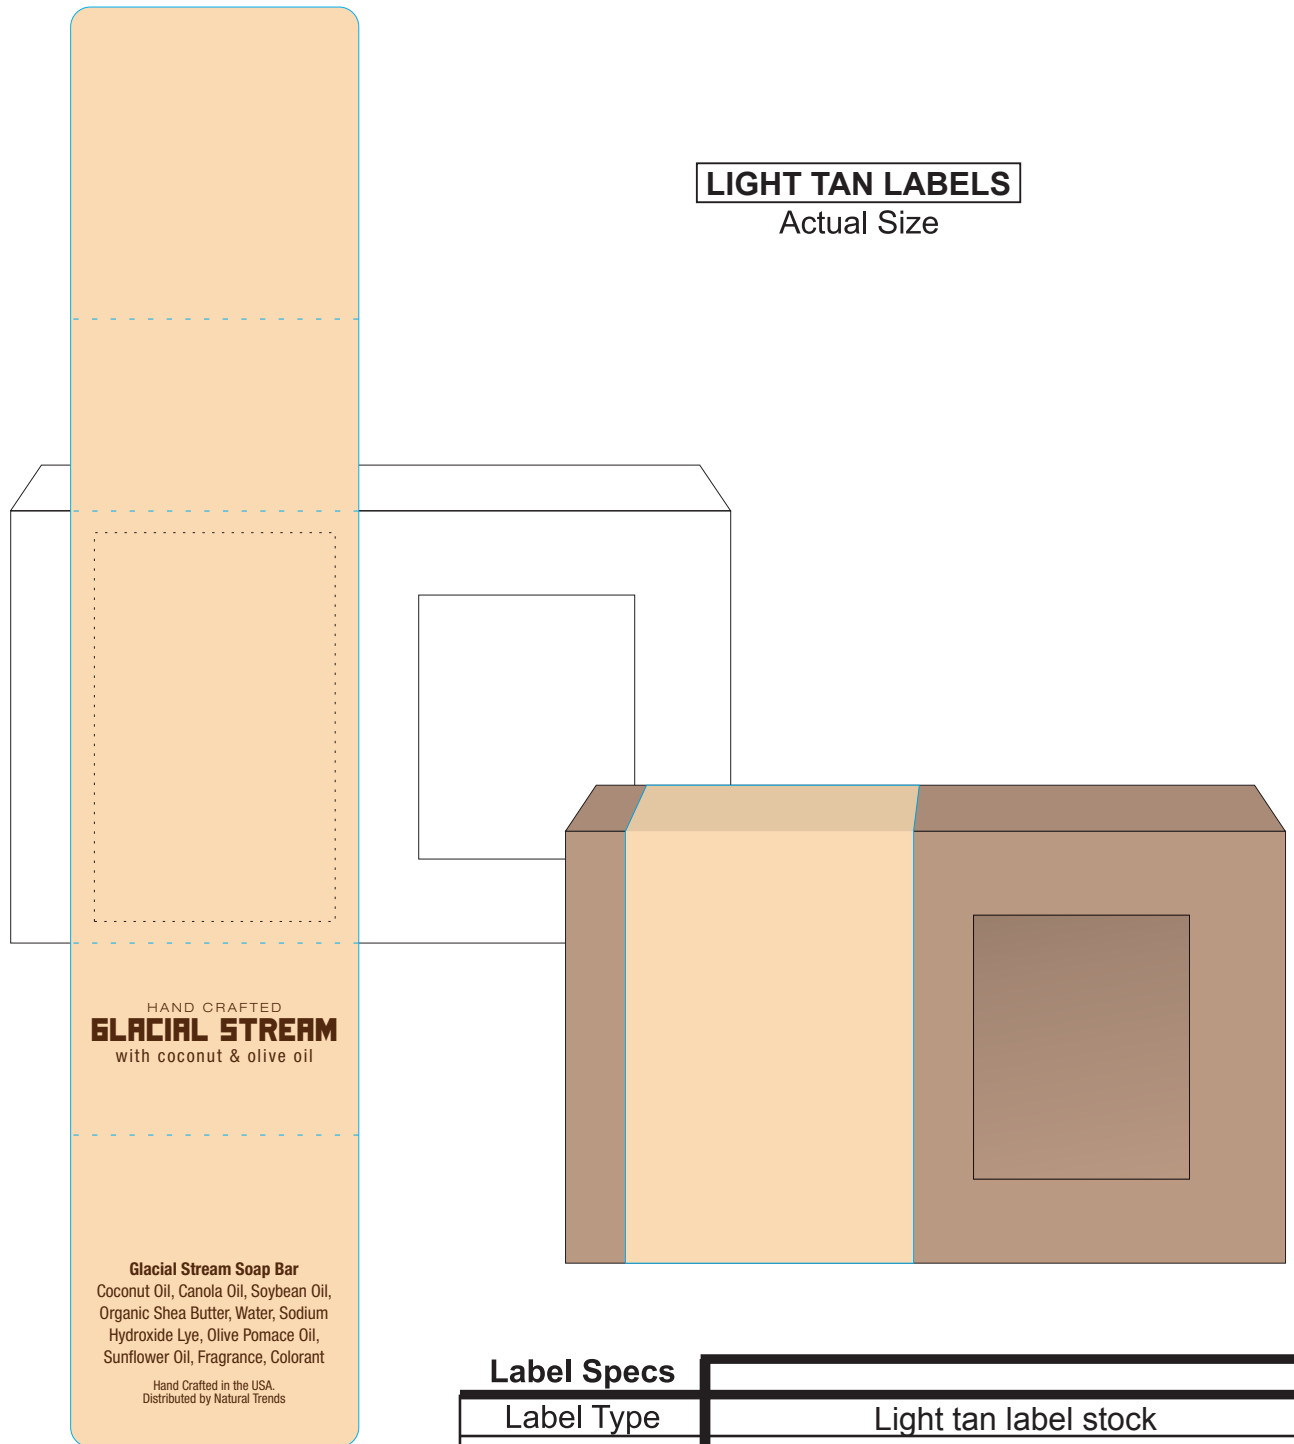

Distributor
PO #

Handcrafted Soap in Eco-Box Glacial Stream

Label Specs	
Label Type	Light tan label stock
Label Size	7.5" x 1.5"
Imprint Area	1.25" x 2.025"
Imprint Color	(colors)

Office Use Only

Rev. 20220711