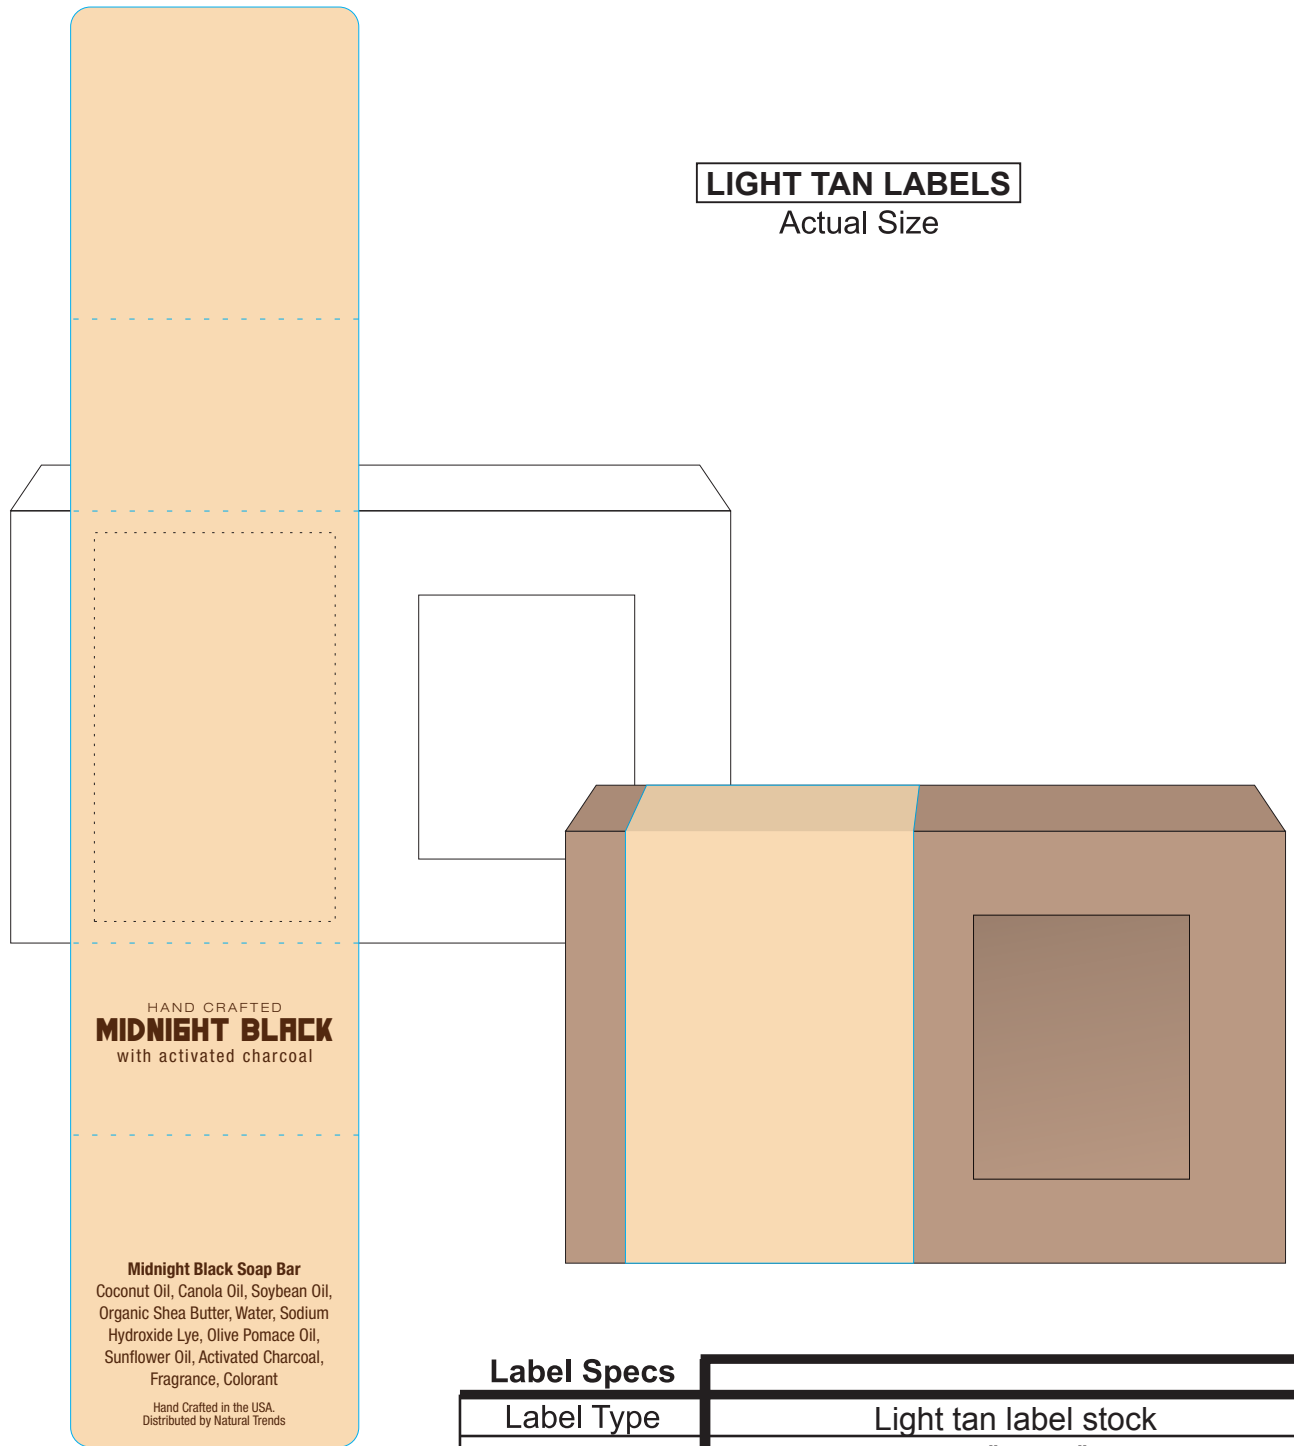

Distributor
PO #

Handcrafted Soap in Eco-Box Midnight Black

LIGHT TAN LABELS

Actual Size

HAND CRAFTED
MIDNIGHT BLACK
with activated charcoal

Midnight Black Soap Bar
Coconut Oil, Canola Oil, Soybean Oil,
Organic Shea Butter, Water, Sodium
Hydroxide Lye, Olive Pomace Oil,
Sunflower Oil, Activated Charcoal,
Fragrance, Colorant

Label Specs

Label Specs	
Label Type	Light tan label stock
Label Size	7.5" x 1.5"
Imprint Area	1.25" x 2.025"
Imprint Color	(colors)

Office Use Only

Rev. 20220711

PLEASE NOTE

Signature approval is on Order Confirmation. Fax back this layout only if there are needed changes noted.

WSB45B Manly Soap Bar Box Layout - MidnightBlack (07/12/2022, 12:09 pm)