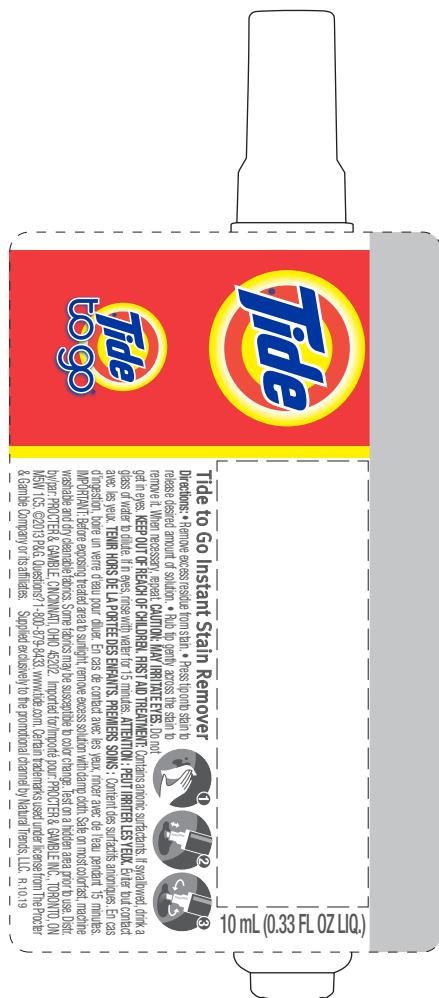

Distributor
PO #

Tide to Go® Instant Stain Remover

0.33 fl oz

150%

WHITE LABEL

Actual Size

This area reserved
for showing label enlargement

NOTE: Gray box shows where label will overlap; gray box does not print. Label text is 80% black.

Label Specs	Label
Label Type	White (cover stock)
Label Size	2.25" x 3.75"
Imprint Area	0.78" x 2.3"
Imprint Color	(colors)

Office Use Only

Rev. 20191008

****PLEASE NOTE****

Signature approval is on Order Confirmation. Fax back this layout only if there are needed changes noted.