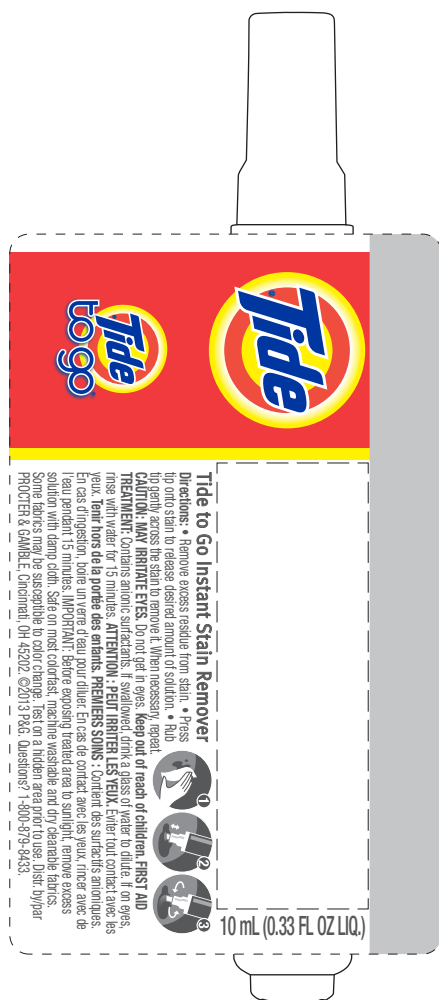

Distributor
PO #

Tide to Go® Instant Stain Remover

0.33 fl oz

150%

WHITE LABEL

Actual Size

This area reserved
for showing label enlargement

NOTE: Gray box shows where label will overlap; gray box does not print. Label text is 80% black.

Label Specs	Label
Label Type	White (cover stock)
Label Size	2.25" x 3.75"
Imprint Area	0.78" x 2.3"
Imprint Color	(colors)

Office Use Only

Rev. 20180319

****PLEASE NOTE****

Signature approval is on Order Confirmation. Fax back this layout only if there are needed changes noted.