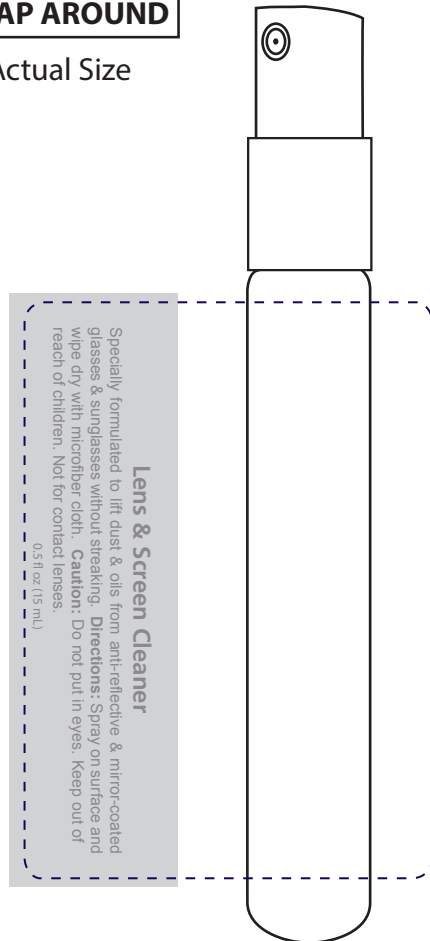

Distributor:
PO #

Lens & Screen Cleaner Clipless -0.5 oz.

**CLEAR LABEL
WRAP AROUND**

Actual Size

175%

This area reserved
for showing label enlargement

Note: The gray box shows the area of white imprint behind the product information. Product info is printed in Cool Gray 8 C.

Notes: The label outlines do not print.

Label Specs	Wrap Around Label
Label Type	Clear with White behind Product Information
Label Size	3" x 2.125"
Imprint Area	2.9" x 1.28"
Imprint Color	(colors), Cool Gray 8 C