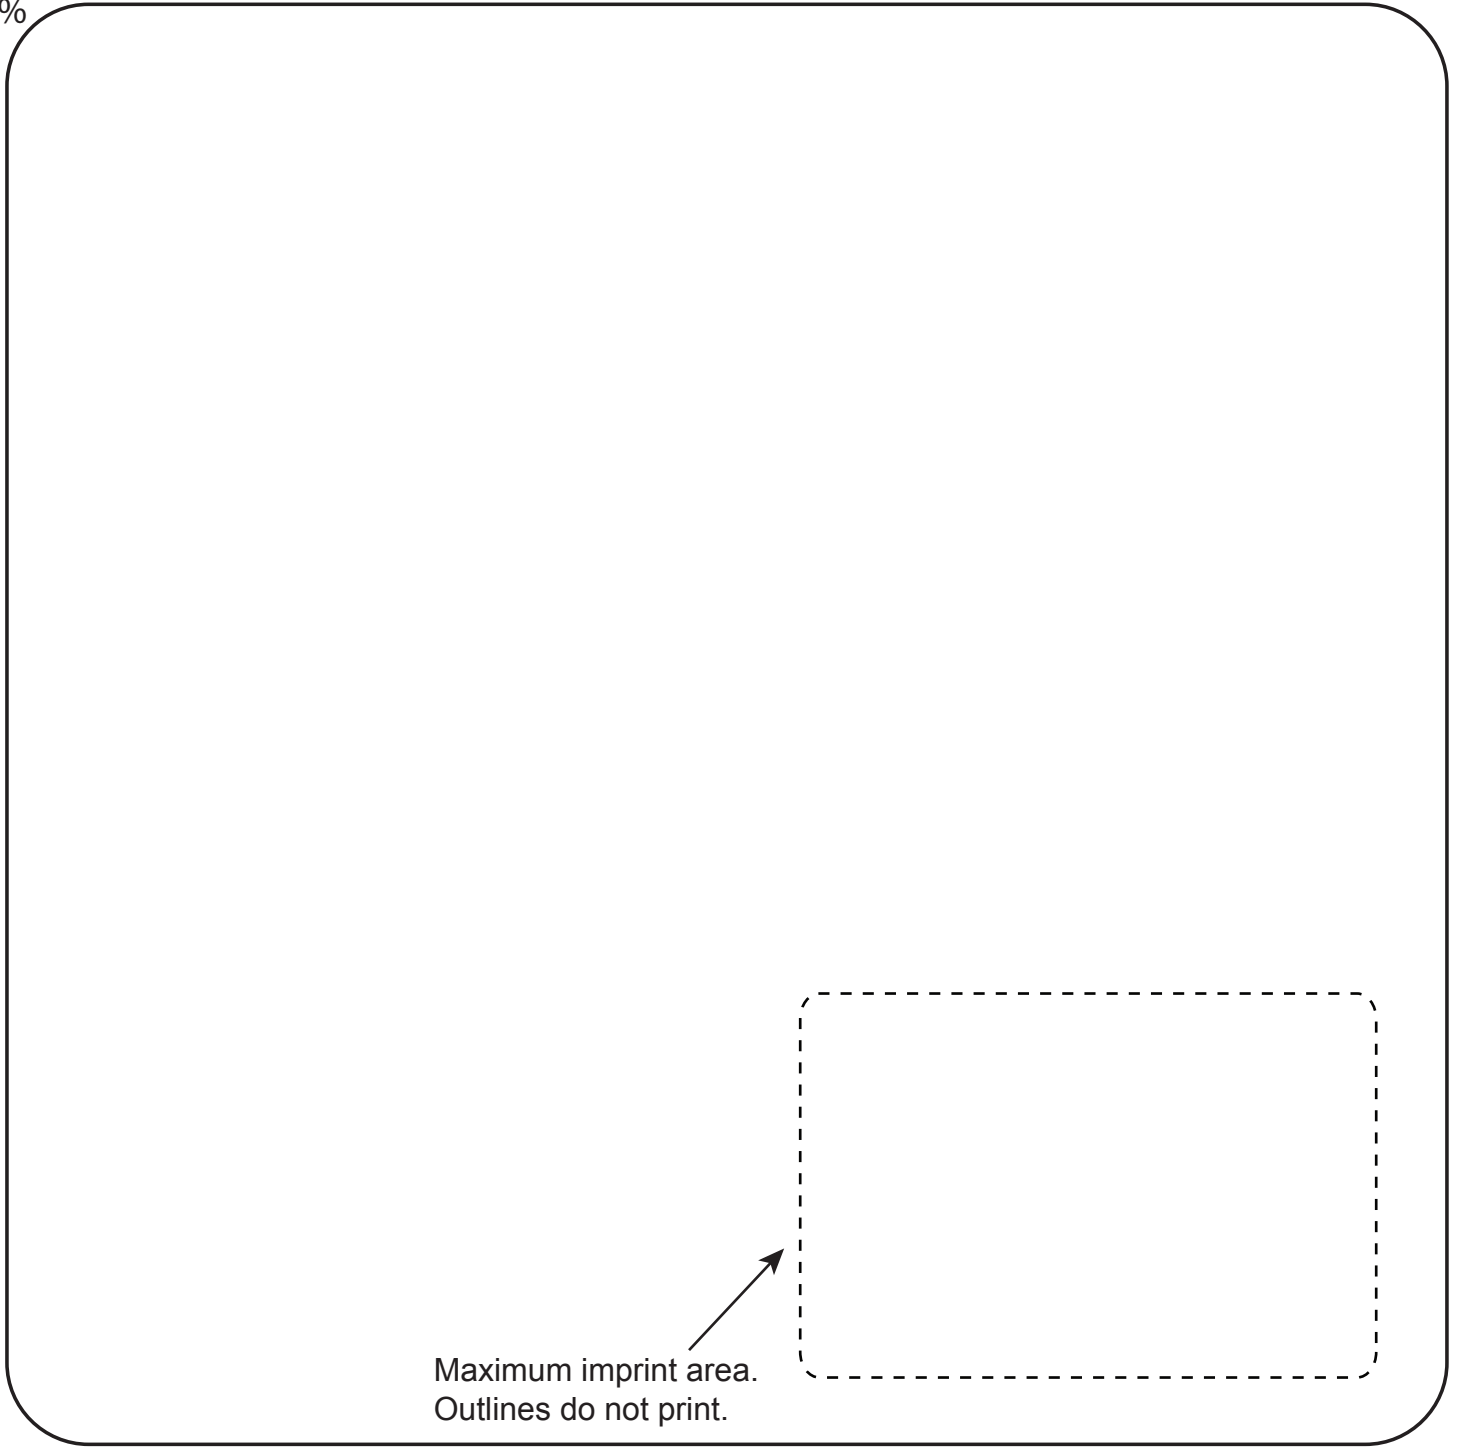

Distributor:
PO #

Microfiber Cloth Debossed 7.5" x 7.5"

****PLEASE NOTE****
Signature approval is on Order Confirmation.
Fax back this layout only
if there are needed changes noted.

100%

Maximum imprint area.
Outlines do not print.

Approximate area that will show in
pouch window. Standard/Custom fold.

50%

Imprint Specs	FRONT
Imprint Location	Bottom Right Hand Corner of Cloth
Imprint Type	Debossed
Imprint Area	3" x 2"
Imprint Color	Debossed on (color) Cloth