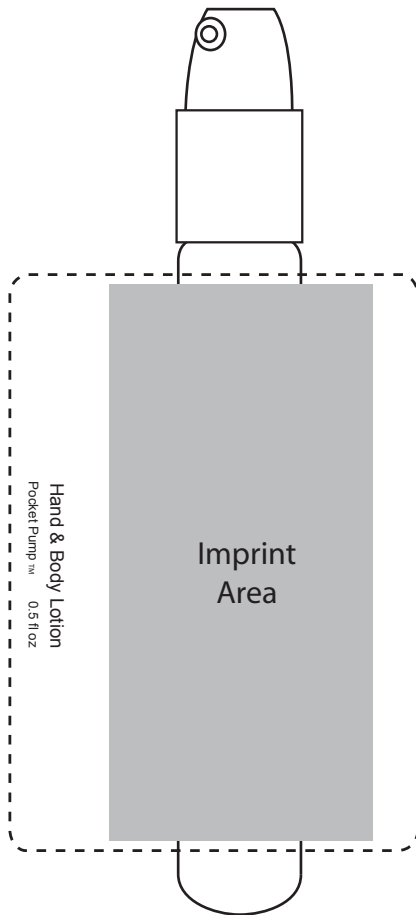

Distributor:
PO #

Hand & Body Lotion 0.5 oz. Pocket Pump

**CLEAR LABEL
WRAP AROUND**

175%

Actual Size

This area reserved
for showing label enlargement

Label Specs	Wrap Around Label
Label Type	Clear
Label Size	3" x 2.125"
Imprint Area	2.9" x 1.37"
Imprint Color	(colors)

Notes: The label outlines do not print.

Office Use Only