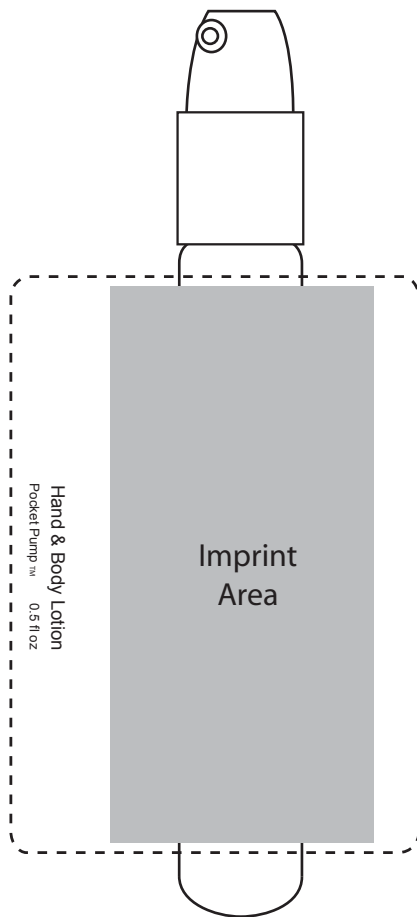

Distributor:
PO #

Hand & Body Lotion 0.5 oz. Pocket Pump

**CLEAR LABEL
WRAP AROUND**

175%

Actual Size

This area reserved
for showing label enlargement

Label Specs	Wrap Around Label
Label Type	Clear
Label Size	3" x 2.125"
Imprint Area	2.9" x 1.37"
Imprint Color	(colors)

Notes: The label outlines do not print.

Office Use Only