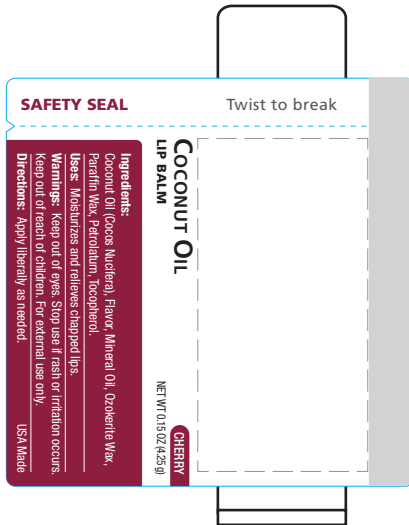

Distributor
PO #

Coconut Oil Lip Balm White Stick - Cherry

**WHITE LABEL
FULL WRAP**

150%

Actual Size

This area reserved
for showing label enlargement

Label Specs

Full Wrap Label

Label Specs	Full Wrap Label
Label Type	White
Label Size	2.125" x 2.125"
Imprint Area	1.73" x 0.88"
Imprint Color	(colors), PMS 208 Red

Notes:

Grey area shows where label will overlap.
The label outlines do not print.

Office Use Only

Rev. 20180510

****PLEASE NOTE****

**Signature approval is on Order Confirmation. Fax back
this layout only if there are needed changes noted.**

Coconut Oil White Stick Lip Balm Layout-Cherry (05/10/2018, 12:39 pm)