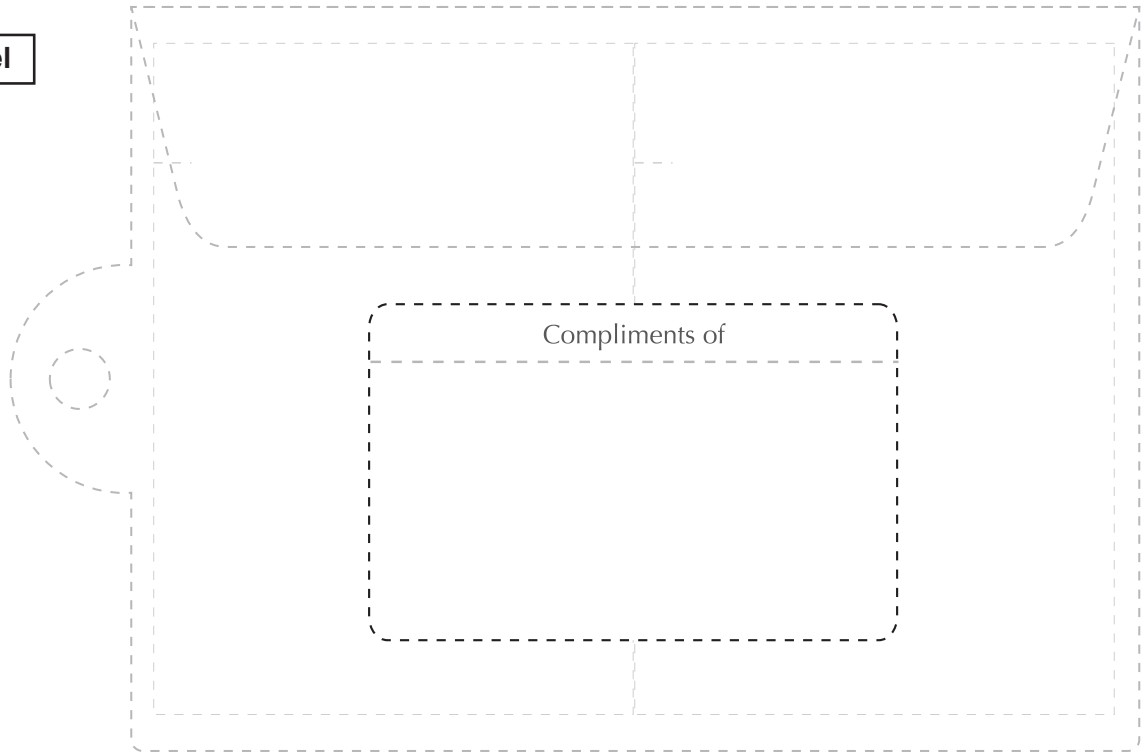

Distributor
PO #

OFF!® Deep Woods® Insect Repellent Towelette Label Imprint

White Label

Actual
Size

150%

This area reserved
for showing label enlargement

Label Specs	Label
Label Type	White
Label Size	2.75" x 1.75"
Imprint Area	2.75" x 1.45"
Imprint Color	(colors)

Note: The dashed outlines do not print.

****PLEASE NOTE****

Rev. 20170623

**Signature approval is on Order Confirmation. Fax back this layout only
if there are needed changes noted.**