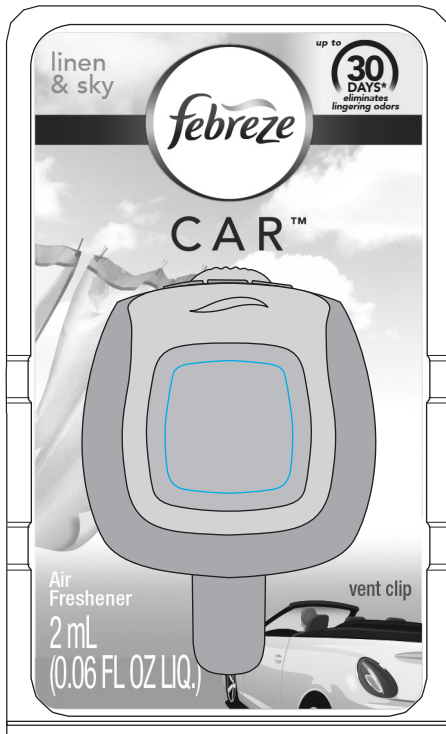

# Febreze® CAR™ Vent Clip Air Freshener Linen & Sky

With Clamshell Upgrade

250%

**DIRECT IMPRINT**

Actual Size

This area reserved  
for showing label enlargement

**Notes:** Due to small imprint size, details and legibility of art may be reduced when printed. Imprint is backed with white. Imprint outline will not print.