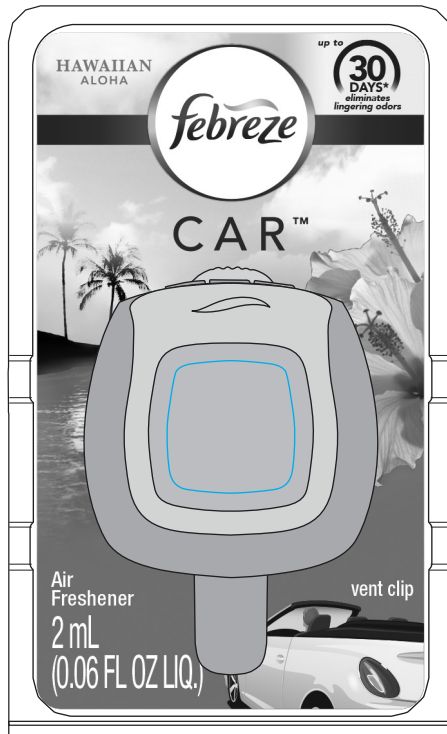

Distributor
PO #

Febreze® CAR™ Vent Clip Air Freshener Hawaiian Aloha

With Clamshell Upgrade

250%

DIRECT IMPRINT

Actual Size

This area reserved
for showing label enlargement

Notes: Due to small imprint size, details and legibility of art may be reduced when printed. Imprint is backed with white. Imprint outline will not print.

Imprint	Direct Imprint
Area	0.66" x 0.69"
Color	(colors)

Office Use Only

Rev. 20180702

****PLEASE NOTE****

Signature approval is on Order Confirmation. Fax back this layout only if there are needed changes noted.